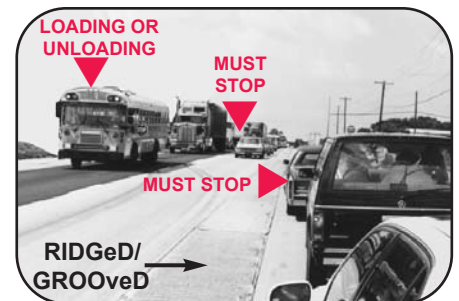

### PENNSYLVANIA'S SCHOOL BUS STOPPING LAW

- ◆ When you meet or overtake a stopped school bus with red signal lights flashing and stop arm extended, you **MUST STOP**.
- ◆ When you approach an intersection where a school bus is stopped with red signal lights flashing and stop arm extended, you **MUST STOP**.
- ◆ You **MUST STOP** at least ten (10) feet away from the school bus.
- ◆ You **MUST WAIT** until the red lights have stopped flashing and the stop arm has been withdrawn before moving.
- ◆ **DO NOT MOVE** until all the children have reached a place of safety.

### KNOW YOUR RESPONSIBILITIES

- ◆ 1.5 million children are transported on Pennsylvania roads each day.
- ◆ These children are transported more than 400 million miles to school each year.
- ◆ Every year, children are needlessly injured or killed by drivers passing stopped school buses.

You **MUST STOP** on roadways with painted lines.

You **MUST STOP** at an intersection, whether it is or is not marked with a stop sign. All traffic **MUST** stop.

You **MUST STOP** on roadways with ridged/grooved dividers.