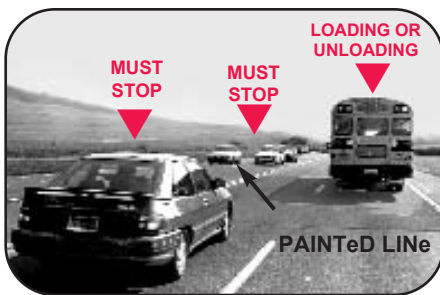

### PENNSYLVANIA'S SCHOOL BUS STOPPING LAW

- ◆ When you meet or overtake a stopped school bus with red signal lights flashing and stop arm extended, you **MUST STOP**.
- ◆ When you approach an intersection where a school bus is stopped with red signal lights flashing and stop arm extended, you **MUST STOP**.
- ◆ You **MUST STOP** at least ten (10) feet away from the school bus.
- ◆ You **MUST WAIT** until the red lights have stopped flashing and the stop arm has been withdrawn before moving.
- ◆ **DO NOT MOVE** until all the children have reached a place of safety.

You **MUST STOP** on roadways with painted lines.

You **MUST STOP** at an intersection, whether it is or is not marked with a stop sign. All traffic **MUST** stop.

You **MUST STOP** on roadways with ridged/grooved dividers.